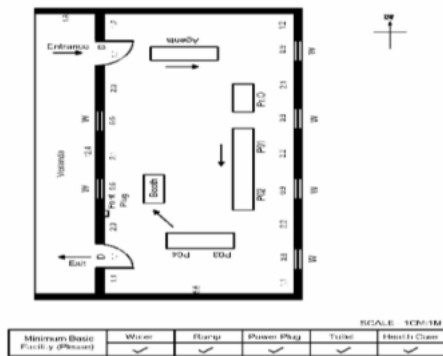

Nazri Naksha

Google Map View

Polling Station Building Front View

Polling Station Front View

Cad View

Key MAP View