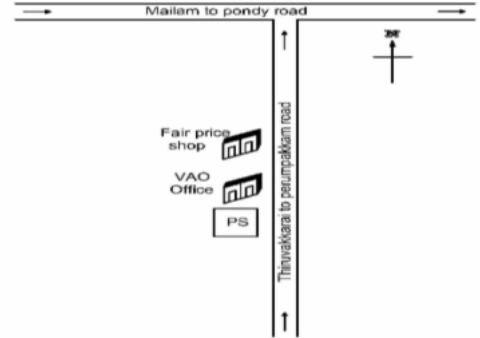

Cad View

Key MAP View

SCALE - 1CM:1M

Minire Basic Facility (Present)	Water	Kump	Power Plug	Inklot	Health Care
✓	✓	✓	✓	✓	✓