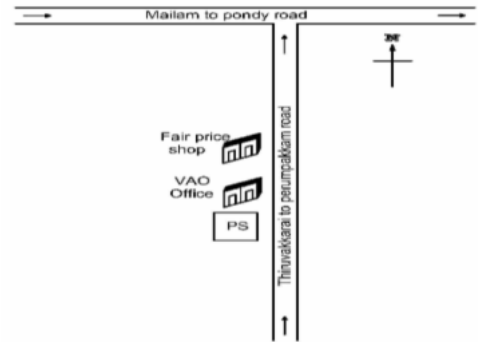

Cad View

Key MAP View

SCALE - 1CM:1M

Minimum Basic Facility (Phone)	Water	Repair	Power Plug	Toilet	Health Care
✓	✓	✓	✓	✓	✓