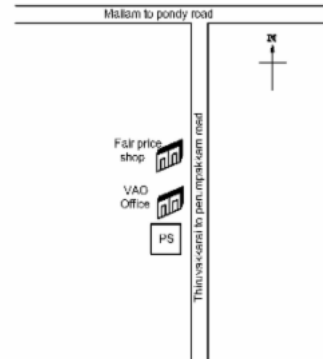

Nazri Naksha

Google Map View

Polling Station Building Front View

Polling Station Front View

Cad View

Key MAP View

Aluminum Scaffolding Facility (Please)	Water	Ramp	Power Plug	Toilet	Health Care
	✓	✓	✓	✓	✓