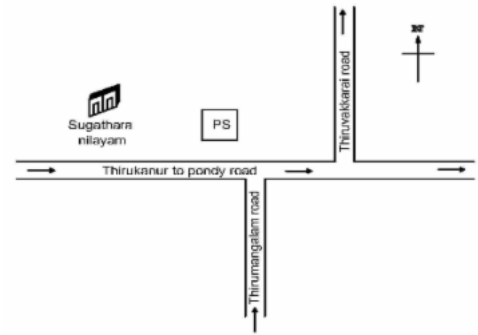

Nazri Naksha

Google Map View