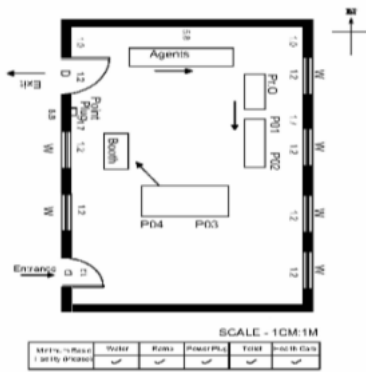

Nazri Naksha

Google Map View

Cad View