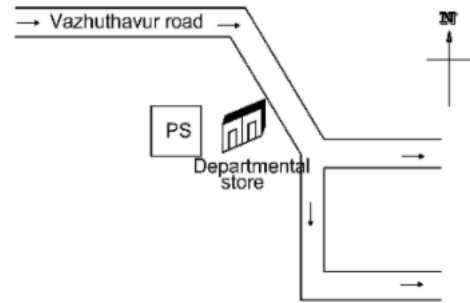

Nazri Naksha

Google Map View