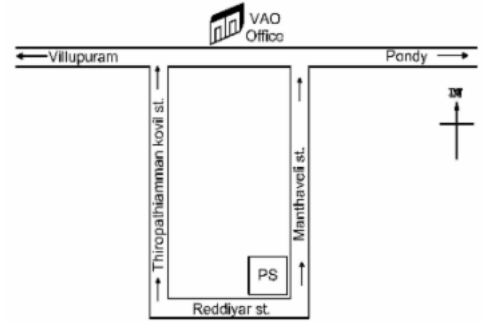

Cad View

Key MAP View

SCALE - 1CM:1M

Minimum Basic Facility (Plan)	Water	Drain	Power Plug	Toilet	Health Care
	✓	✓	✓	✓	✓