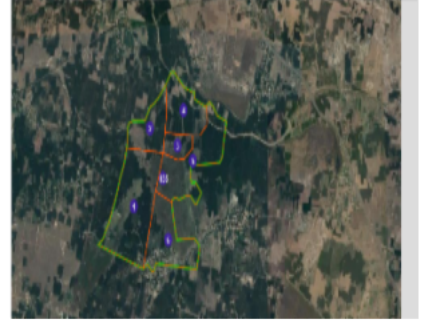

Nazri Naksha

Google Map View