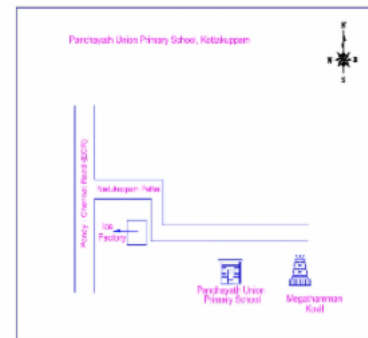

Nazri Naksha

Google Map View

Cad View