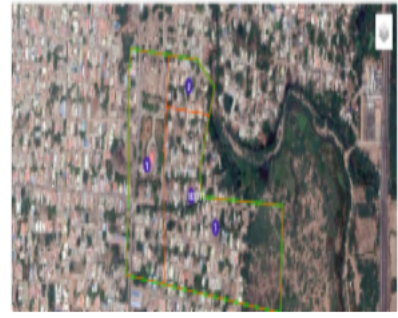

Nazri Naksha

Google Map View