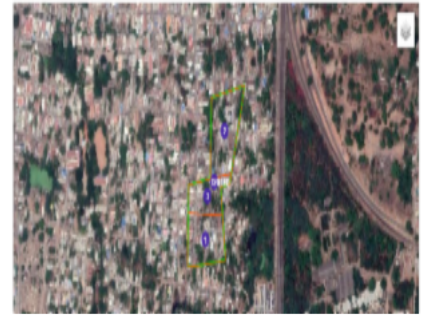

Nazri Naksha

Google Map View