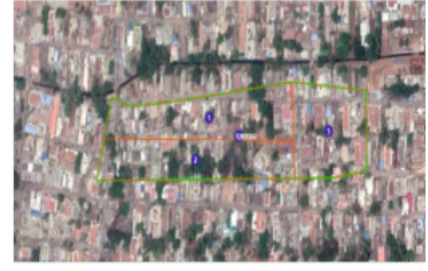

Nazri Naksha

Google Map View