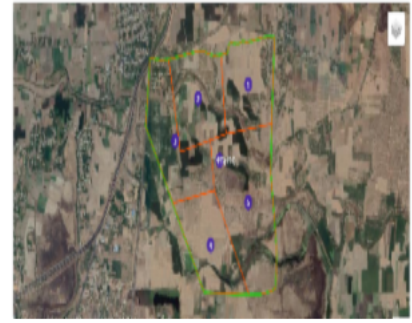

Nazri Naksha

Google Map View