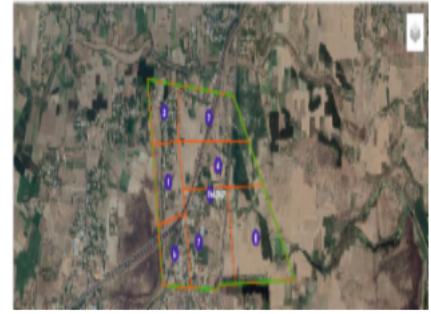

Nazri Naksha

Google Map View