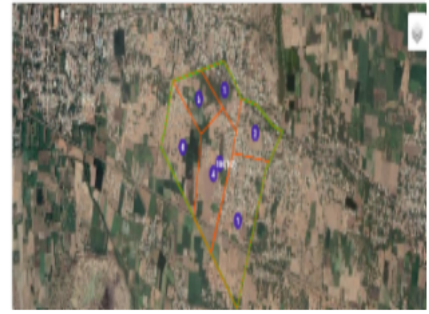

Nazri Naksha

Google Map View