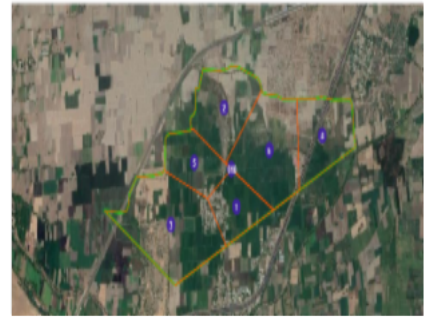

Nazri Naksha

Google Map View