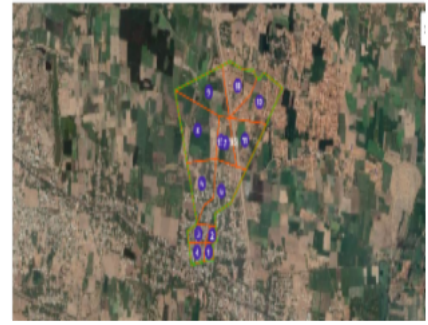

Nazri Naksha

Google Map View