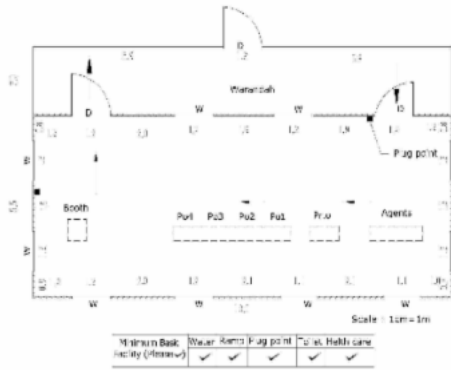

Nazri Naksha

Google Map View

Polling Station Building Front View

Polling Station Front View

Cad View

Key MAP View