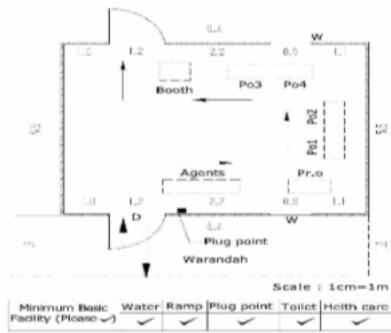

Nazri Naksha

Google Map View

Polling Station Building Front View

Polling Station Front View

Cad View

Key MAP View