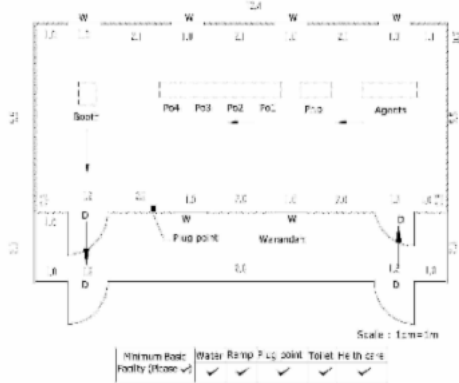

Nazri Naksha

Google Map View

Polling Station Building Front View

Polling Station Front View

Cad View

Key MAP View