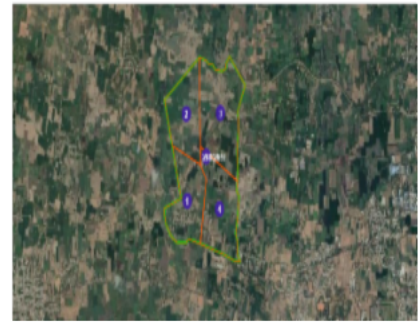

Nazri Naksha

Google Map View