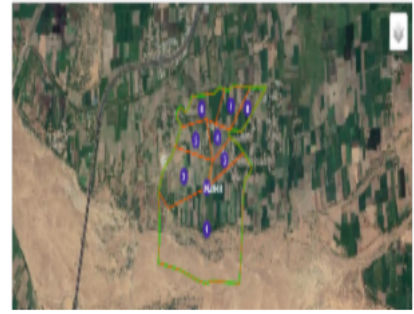

Nazri Naksha

Google Map View