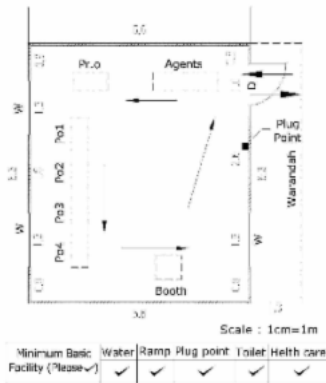

Nazri Naksha

Google Map View

Polling Station Building Front View

Polling Station Front View

Cad View

Key MAP View