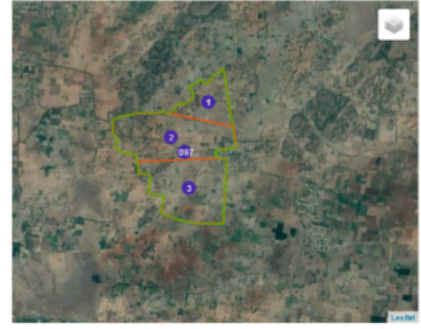

Nazri Naksha

Google Map View