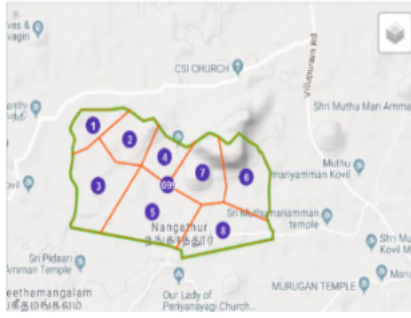

Nazri Naksha

Google Map View