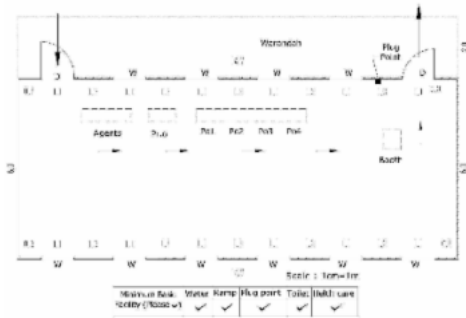

Nazri Naksha

Google Map View

Polling Station Building Front View

Polling Station Front View

Cad View

Key MAP View