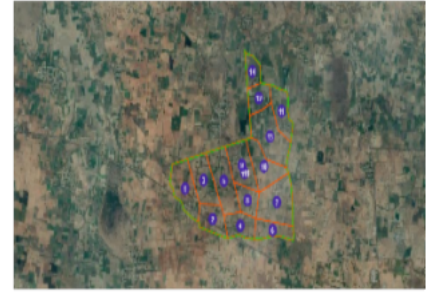

Nazri Naksha

Google Map View