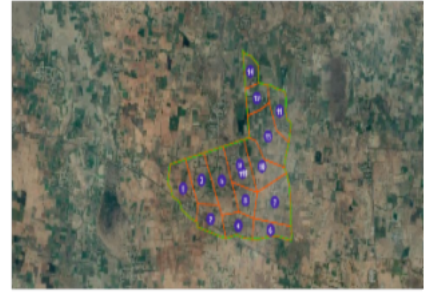

Nazri Naksha

Google Map View