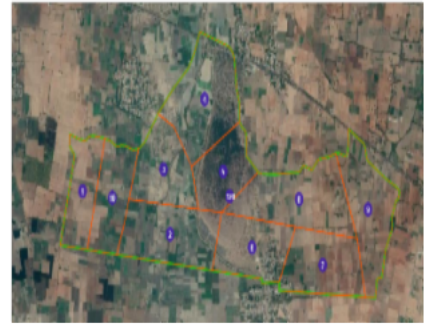

Nazri Naksha

Google Map View