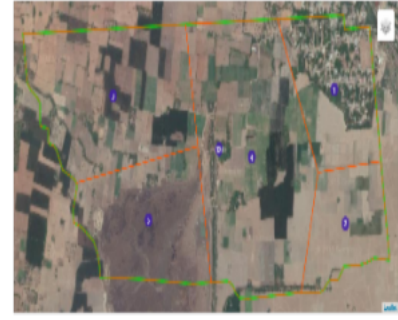

Nazri Naksha

Google Map View