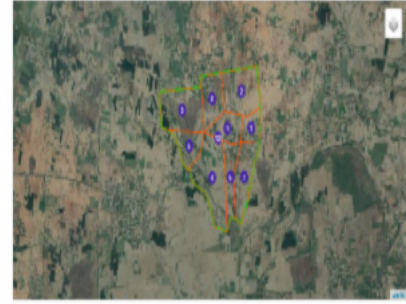

Nazri Naksha

Google Map View