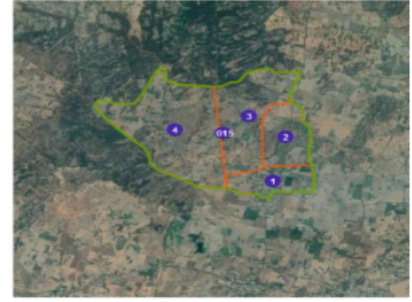

Nazri Naksha

Google Map View