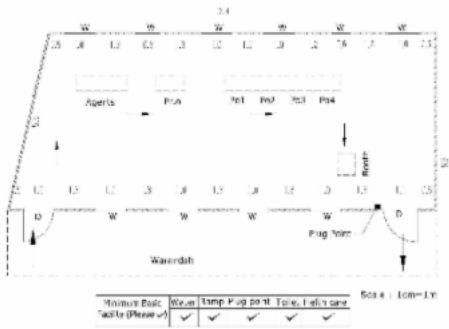

Nazri Naksha

Google Map View

Polling Station Building Front View

Polling Station Front View

Cad View

Key MAP View