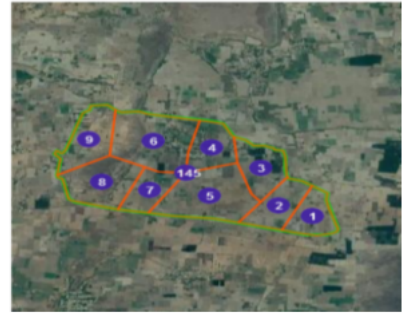

Nazri Naksha

Google Map View