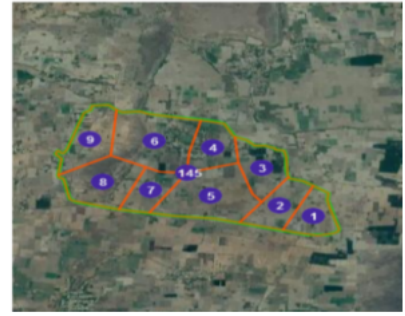

Nazri Naksha

Google Map View