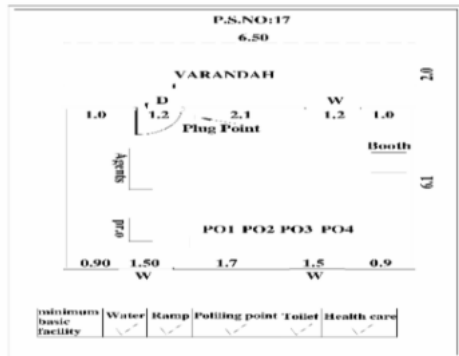

Nazri Naksha

Google Map View

Polling Station Building Front View

Polling Station Front View

Cad View

Key MAP View