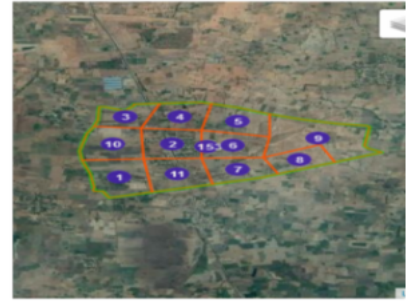

Nazri Naksha

Google Map View