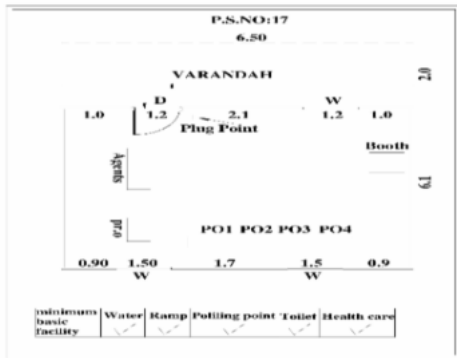

Nazri Naksha

Google Map View

Polling Station Building Front View

Polling Station Front View

Cad View

Key MAP View