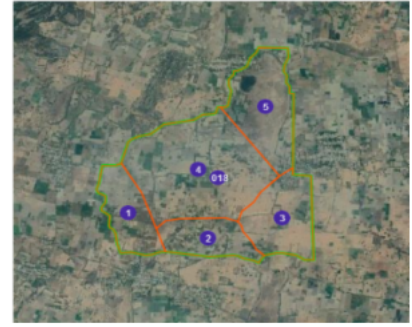

Nazri Naksha

Google Map View