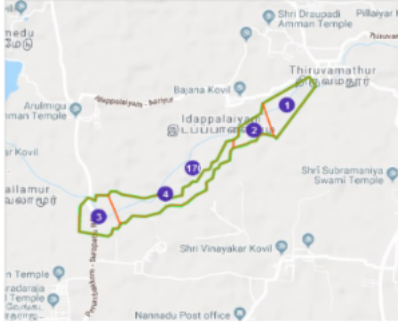

Nazri Naksha

Google Map View