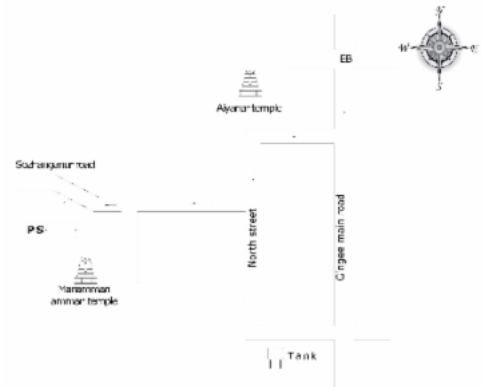

Google Map View

Polling Station Building Front View

Polling Station Street Front View

Cad View

Key MAP View

Scale : 1cm=1m

Minimum Basic Facility (Please ✓)	Water Ramp	Plug point	Toilet	Health care
	✓	✓	✓	✓