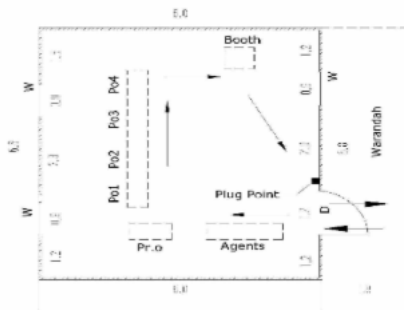

Google Map View

Polling Station Building Front View

Polling Station Street Front View

Cad View

Key MAP View

Scale : 1cm=1m

Minimum Basic Facility (Please ✓)	Water Ramp	Plug point	Toilet	Health care
	✓	✓	✓	✓