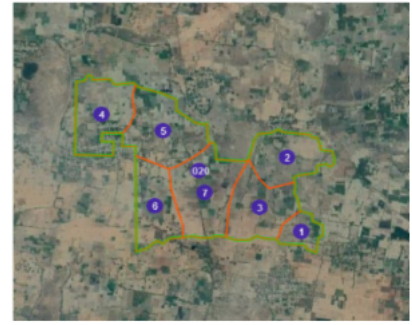

Nazri Naksha

Google Map View