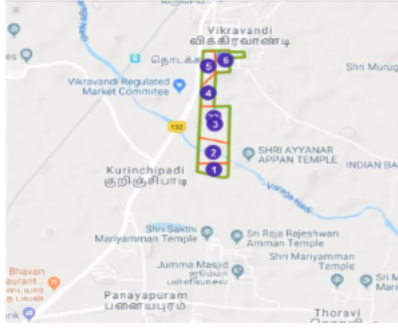

Nazri Naksha

Google Map View