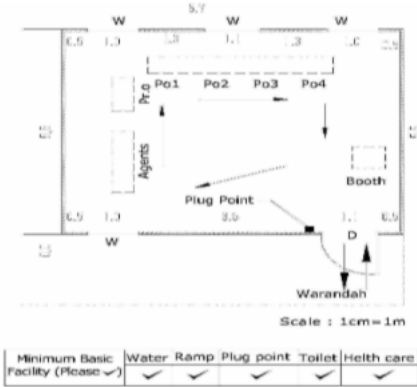

Nazri Naksha

Google Map View

Cad View