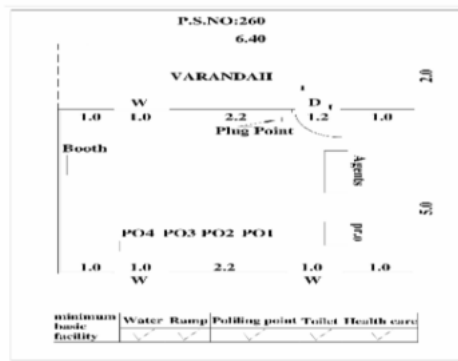

Nazri Naksha

Google Map View

Polling Station Building Front View

Polling Station Front View

Cad View

Key MAP View