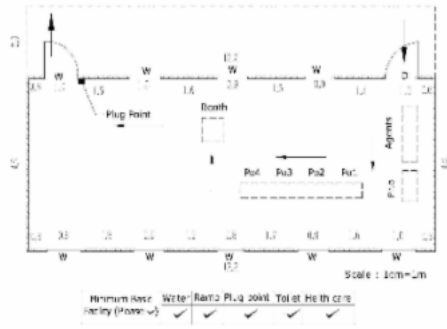

Nazri Naksha

Google Map View