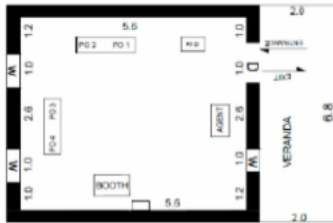

Nazri Naksha

Google Map View

Polling Station Building Front View

Polling Station Front View

Cad View

Minimum Basic Facility	Water	Ramp	Plug Points	Toilet	Healthcare
(Please ✓)	✓	✓	✓	✓	

Key MAP View