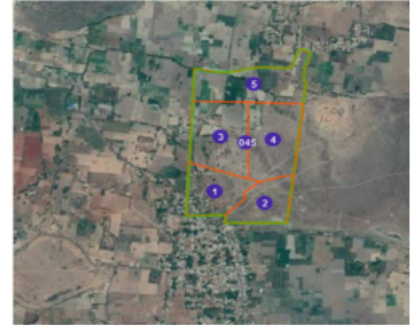

Nazri Naksha

Google Map View