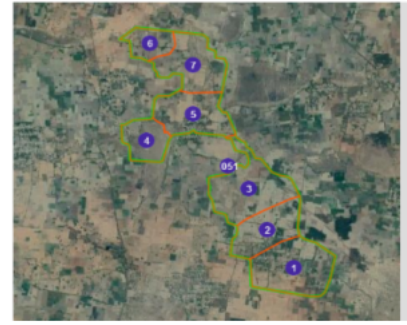

Nazri Naksha

Google Map View